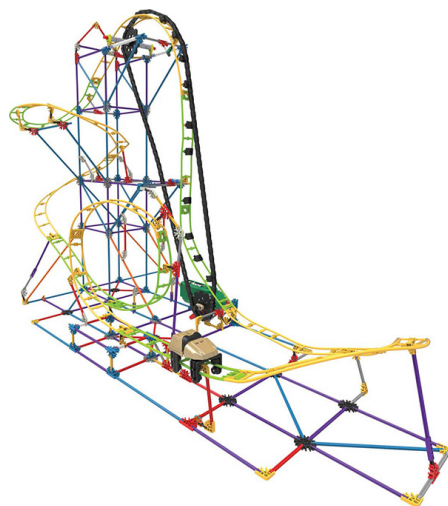

K'NEX Roller Coaster Building Sets

Experience the thrill of building your own toy roller coaster and create the ultimate amusement park with Thrill Rides from K'NEX. Build massive, moving, and motorized roller coaster toys, Ferris wheels and more for hours of heart-pounding fun!

These roller coaster building sets come packed with everything you need to build your own amusement park ride models. Children can create the amusement park of their dreams! Using the hundreds of K'NEX rods and connectors included in the kit, kids can build bigger models that have the ability to move. With so many different launching mechanisms, each roller coaster toy kit is unique in model, creation, and movement.

Also, building with each K'NEX Thrill Rides kit supports key areas of a child's developmental growth. As children click the K'NEX parts and pieces together and discover how the building system works, they are strengthening their hand-eye coordination, fine motor skills, problem-solving skills, spatial awareness while also exercising their imagination. Additionally, with these roller coaster toys, children are learning about key physics concepts, all while having fun with this build-your-own adventure!